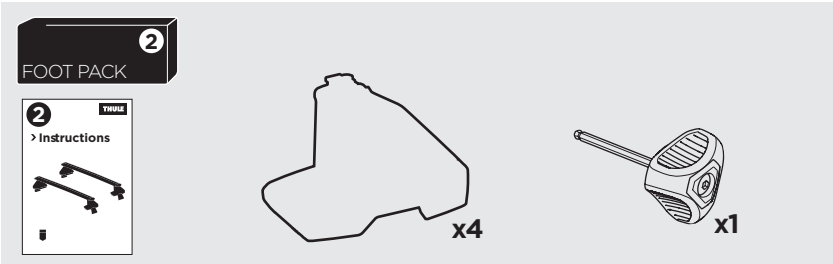

1

Kit 145335

OPEL Astra Sports Tourer (L), 5-dr Estate, 23-

ISO 11154-E

Bring your life
thule.com

THULE WingBar Evo	THULE WingBar Edge	THULE WingBar	THULE SquareBar Evo	Evo X (scale)	Edge X (scale)
OPEL Astra Sports Tourer (L), 5-dr Estate, 23-				35,5	H
THULE ProBar Evo	THULE SlideBar Evo				X (mm/inch)
OPEL Astra Sports Tourer (L), 5-dr Estate, 23-				1006 mm / 39 5/8"	

THULE WingBar Evo	THULE WingBar Edge	THULE WingBar	THULE SquareBar Evo	Evo Y (scale)	Edge Y (scale)
OPEL Astra Sports Tourer (L), 5-dr Estate, 23-				30,5	R
THULE ProBar Evo	THULE SlideBar Evo				Y (mm/inch)
OPEL Astra Sports Tourer (L), 5-dr Estate, 23-				956 mm / 37 5/8"	

	W (mm/inch)	Z (mm/inch)
OPEL Astra Sports Tourer (L), 5-dr Estate, 23-	710 mm / 28"	285 mm / 11 1/4"