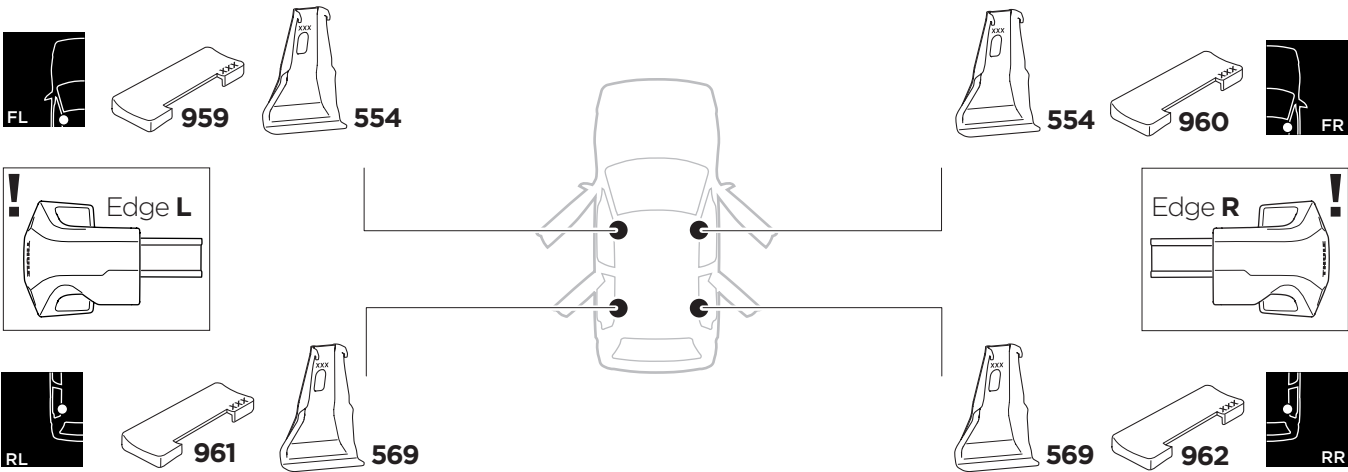

1

Kit 145335

OPEL Astra Sports Tourer (L), 5-dr Estate, 23-

ISO 11154-E

Bring your life
thule.com

THULE WingBar Evo	THULE WingBar Edge	THULE WingBar	THULE SquareBar Evo	Evo X (scale)	Edge X (scale)
OPEL Astra Sports Tourer (L), 5-dr Estate, 23-				35,5	H
THULE ProBar Evo	THULE SlideBar Evo				X (mm/inch)
OPEL Astra Sports Tourer (L), 5-dr Estate, 23-				1006 mm / 39 5/8"	

THULE WingBar Evo	THULE WingBar Edge	THULE WingBar	THULE SquareBar Evo	Evo Y (scale)	Edge Y (scale)
OPEL Astra Sports Tourer (L), 5-dr Estate, 23-				30,5	R
THULE ProBar Evo	THULE SlideBar Evo				Y (mm/inch)
OPEL Astra Sports Tourer (L), 5-dr Estate, 23-				956 mm / 37 5/8"	

	W (mm/inch)	Z (mm/inch)
OPEL Astra Sports Tourer (L), 5-dr Estate, 23-	710 mm / 28"	285 mm / 11 1/4"