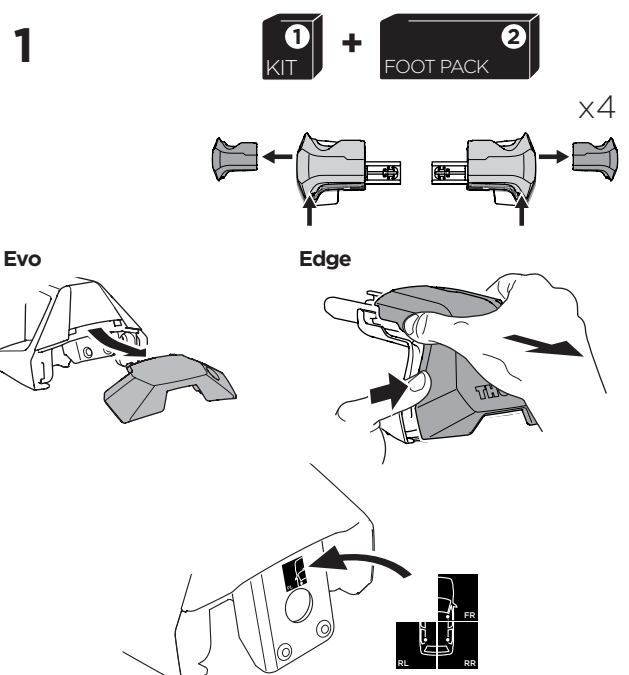

1

Kit 145335

OPEL Astra Sports Tourer (L), 5-dr Estate, 23-

ISO 11154-E

Bring your life
thule.com