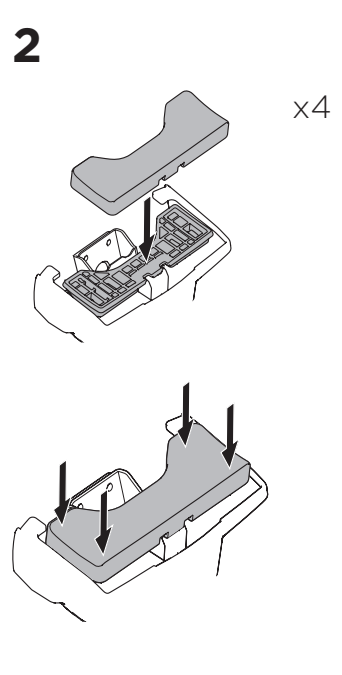

1

Kit 145335

OPEL Astra Sports Tourer (L), 5-dr Estate, 23-

ISO 11154-E

Bring your life
thule.com

THULE WingBar Evo	THULE WingBar Edge	THULE WingBar	THULE SquareBar Evo	Evo X (scale)	Edge X (scale)
OPEL Astra Sports Tourer (L), 5-dr Estate, 23-				35,5	H
THULE ProBar Evo	THULE SlideBar Evo				X (mm/inch)
OPEL Astra Sports Tourer (L), 5-dr Estate, 23-				1006 mm / 39 5/8"	

THULE WingBar Evo	THULE WingBar Edge	THULE WingBar	THULE SquareBar Evo	Evo Y (scale)	Edge Y (scale)
OPEL Astra Sports Tourer (L), 5-dr Estate, 23-				30,5	R
THULE ProBar Evo	THULE SlideBar Evo				Y (mm/inch)
OPEL Astra Sports Tourer (L), 5-dr Estate, 23-				956 mm / 37 5/8"	

	W (mm/inch)	Z (mm/inch)
OPEL Astra Sports Tourer (L), 5-dr Estate, 23-	710 mm / 28"	285 mm / 11 1/4"