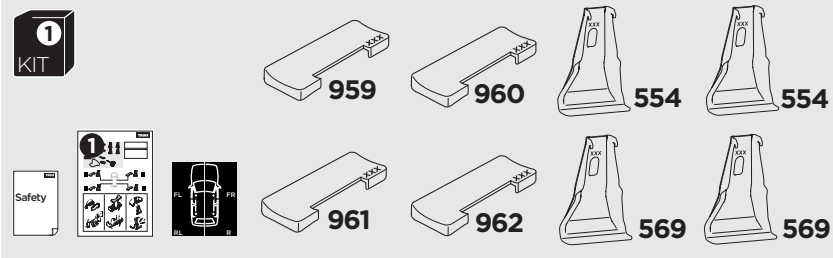

1

Kit 145335

OPEL Astra Sports Tourer (L), 5-dr Estate, 23-

ISO 11154-E

Bring your life
thule.com

THULE WingBar Evo	THULE WingBar Edge	THULE WingBar	THULE SquareBar Evo	Evo X (scale)	Edge X (scale)
OPEL Astra Sports Tourer (L), 5-dr Estate, 23-				35,5	H
THULE ProBar Evo	THULE SlideBar Evo				X (mm/inch)
OPEL Astra Sports Tourer (L), 5-dr Estate, 23-				1006 mm / 39 5/8"	

THULE WingBar Evo	THULE WingBar Edge	THULE WingBar	THULE SquareBar Evo	Evo Y (scale)	Edge Y (scale)
OPEL Astra Sports Tourer (L), 5-dr Estate, 23-				30,5	R
THULE ProBar Evo	THULE SlideBar Evo				Y (mm/inch)
OPEL Astra Sports Tourer (L), 5-dr Estate, 23-				956 mm / 37 5/8"	

	W (mm/inch)	Z (mm/inch)
OPEL Astra Sports Tourer (L), 5-dr Estate, 23-	710 mm / 28"	285 mm / 11 1/4"