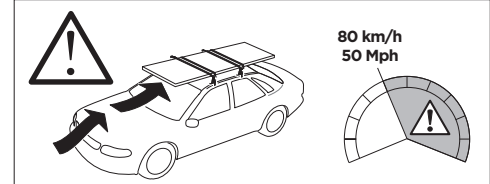

1

Kit 145335

OPEL Astra Sports Tourer (L), 5-dr Estate, 23-

ISO 11154-E

Bring your life
thule.com