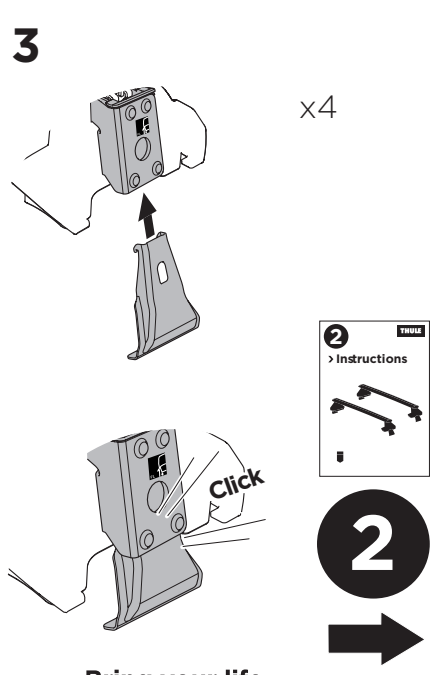

1

Kit 145335

OPEL Astra Sports Tourer (L), 5-dr Estate, 23-

ISO 11154-E

Bring your life
thule.com

THULE WingBar Evo	THULE WingBar Edge	THULE WingBar	THULE SquareBar Evo	Evo X (scale)	Edge X (scale)
OPEL Astra Sports Tourer (L), 5-dr Estate, 23-				35,5	H
THULE ProBar Evo	THULE SlideBar Evo				X (mm/inch)
OPEL Astra Sports Tourer (L), 5-dr Estate, 23-				1006 mm / 39 5/8"	

THULE WingBar Evo	THULE WingBar Edge	THULE WingBar	THULE SquareBar Evo	Evo Y (scale)	Edge Y (scale)
OPEL Astra Sports Tourer (L), 5-dr Estate, 23-				30,5	R
THULE ProBar Evo	THULE SlideBar Evo				Y (mm/inch)
OPEL Astra Sports Tourer (L), 5-dr Estate, 23-				956 mm / 37 5/8"	

	W (mm/inch)	Z (mm/inch)
OPEL Astra Sports Tourer (L), 5-dr Estate, 23-	710 mm / 28"	285 mm / 11 1/4"